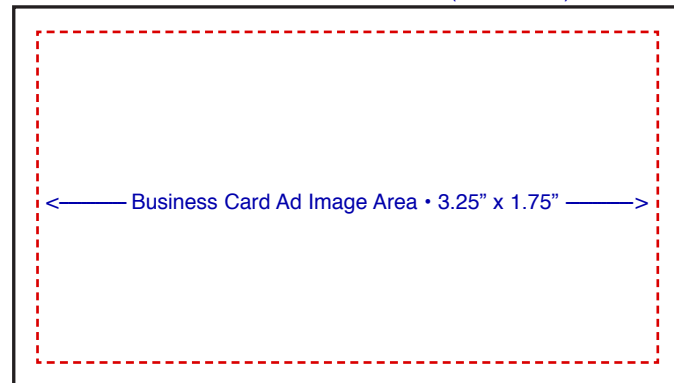

Note: We reserve the right to refuse advertising that we deem to be unethical, offensive, illegal, false or misleading in nature.

Specs:

Full size ad space:

- Overall dimensions: 7.5" x 9"
- Image area: 6.5" x 8"
- Actual size illustrated by tinted outside border.

Business card size ad space:

- Overall dimensions: 3.5" x 2"
- Image area: 3.25" x 1.75"
- Actual size illustrated to the right.

Digital formats:

- 300 dpi or 3 megapixel (minimum) image(s)
- PDF, PNG, or JPG digital images

← Business Card Size Ad • 3.5" x 2" (Actual Size) →

← Business Card Ad Image Area • 3.25" x 1.75" →

← Full Size Ad Image Area • 6.5" x 8" →

← Full Size Ad (including border) • 7.5" x 9" (Actual Size) →