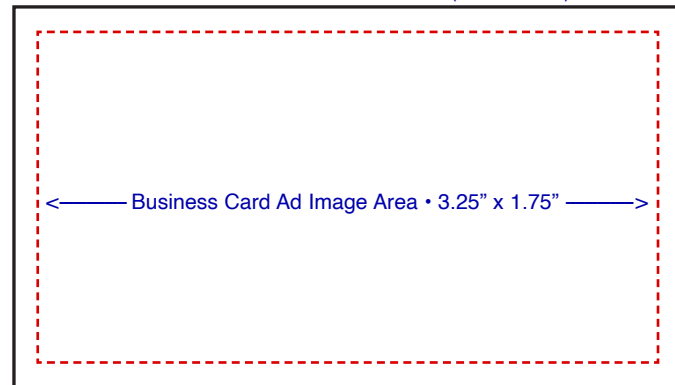

Note: We reserve the right to refuse advertising that we deem to be unethical, offensive, illegal, false or misleading in nature.

Specs:

Full size ad space:

- Overall dimensions: 7.5" x 9"
- Image area: 6.5" x 8" (red dotted line)
- Actual size illustrated by tinted outside border.

Business card size ad space:

- Overall dimensions: 3.5" x 2"
- Image area: 3.25" x 1.75" (red dotted line)
- Actual size illustrated to the right.

Digital formats:

- 300 dpi or 3 megapixel (minimum) image(s)
- PDF, EPS, or JPG digital image

← Business Card Size Ad • 3.5" x 2" (Actual Size) →

← Full Size Ad Image Area • 6.5" x 8" (Includes a 1/16" safety allowance border.) →

← Full Size Ad (including border) • 7.5" x 9" (Actual Size) →