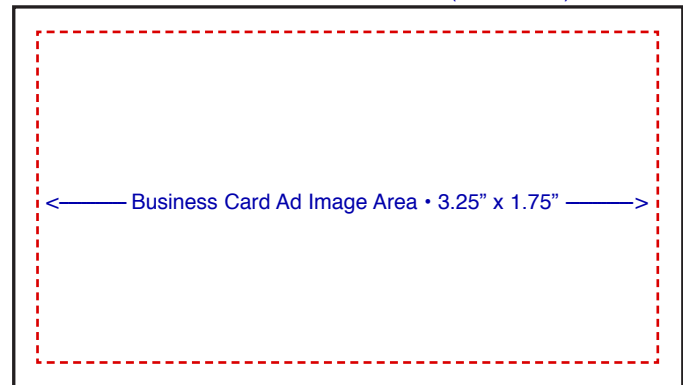

If you design your own ad: 300 dpi (minimum) camera-ready PDF, PNG, or JPG digital image (See 'Specs' below.)

If we design your ad, we'll need a few things:

- Clean copy of your logo (if you have one): 300 dpi (minimum) PDF, PNG, or JPG digital image
- Basic information that you want to convey: address, phone number, general information about your goods or services
- Photo(s) or artwork: 300 dpi or 3 megapixel (minimum) PDF, PNG, or JPG digital image(s)

Publication deadline: The advertiser must provide all information and graphics required to produce their ad design (or provide appropriate camera-ready artwork) no later than 5:00 PM on the 15th of the month prior to the month of the desired placement. Any requests received after that time will be processed the following month.

Note: We reserve the right to refuse advertising that we deem to be unethical, offensive, illegal, false or misleading in nature.

Specs:

Full size ad space:

- Overall dimensions: 7.5" x 9"
- Image area: 6.5" x 8"
- Actual size illustrated by tinted outside border.

Business card size ad space:

- Overall dimensions: 3.5" x 2"
- Image area: 3.25" x 1.75"
- Actual size illustrated to the right.

Digital formats:

- 300 dpi or 3 megapixel (minimum) image(s)
- PDF, PNG, or JPG digital images

← Business Card Size Ad • 3.5" x 2" (Actual Size) →

← Business Card Ad Image Area • 3.25" x 1.75" →

← Full Size Ad Image Area • 6.5" x 8" (Includes a 1/16" safety allowance border.) →

← Full Size Ad (including border) • 7.5" x 9" (Actual Size) →